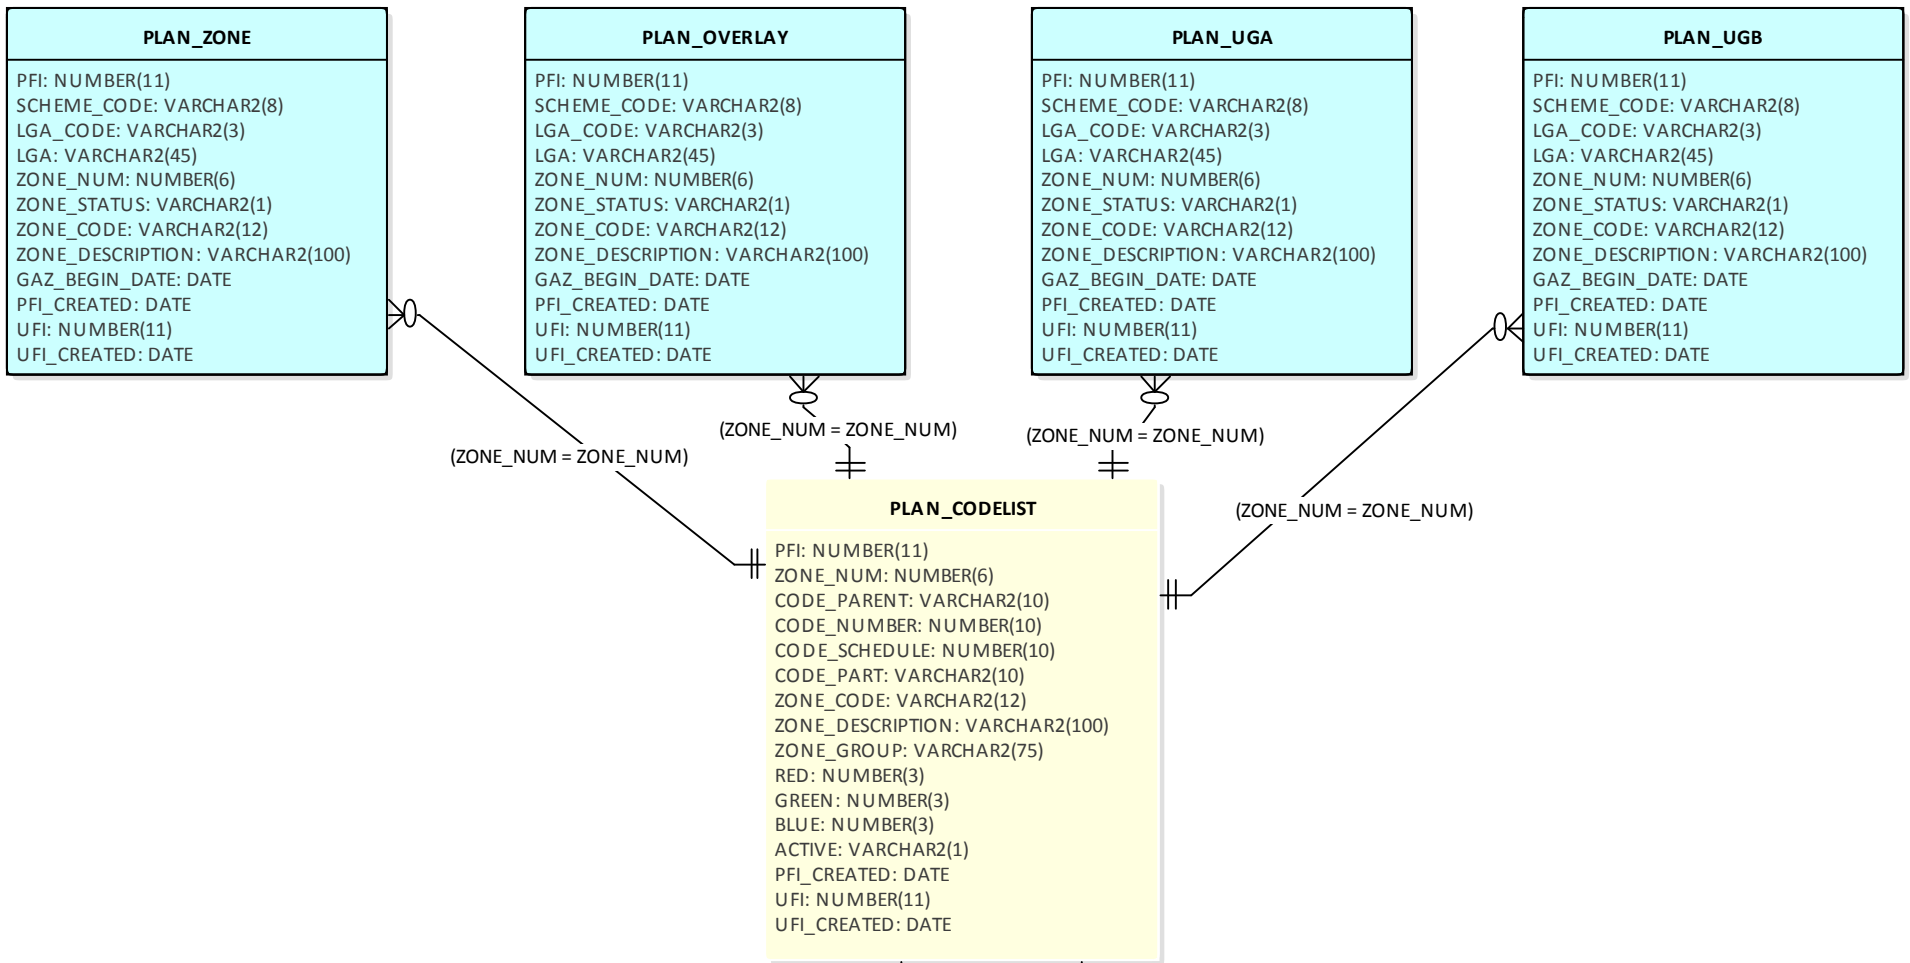

# Vicmap Planning and Vicmap Planning History

**Version 3.0.1 (Draft)**  
**15 July, 2017**

## Vicmap Planning

## Vicmap Planning History

D

VMREFTAB tables include:  
PN\_SCHEME  
PN\_ZONE\_STATUS