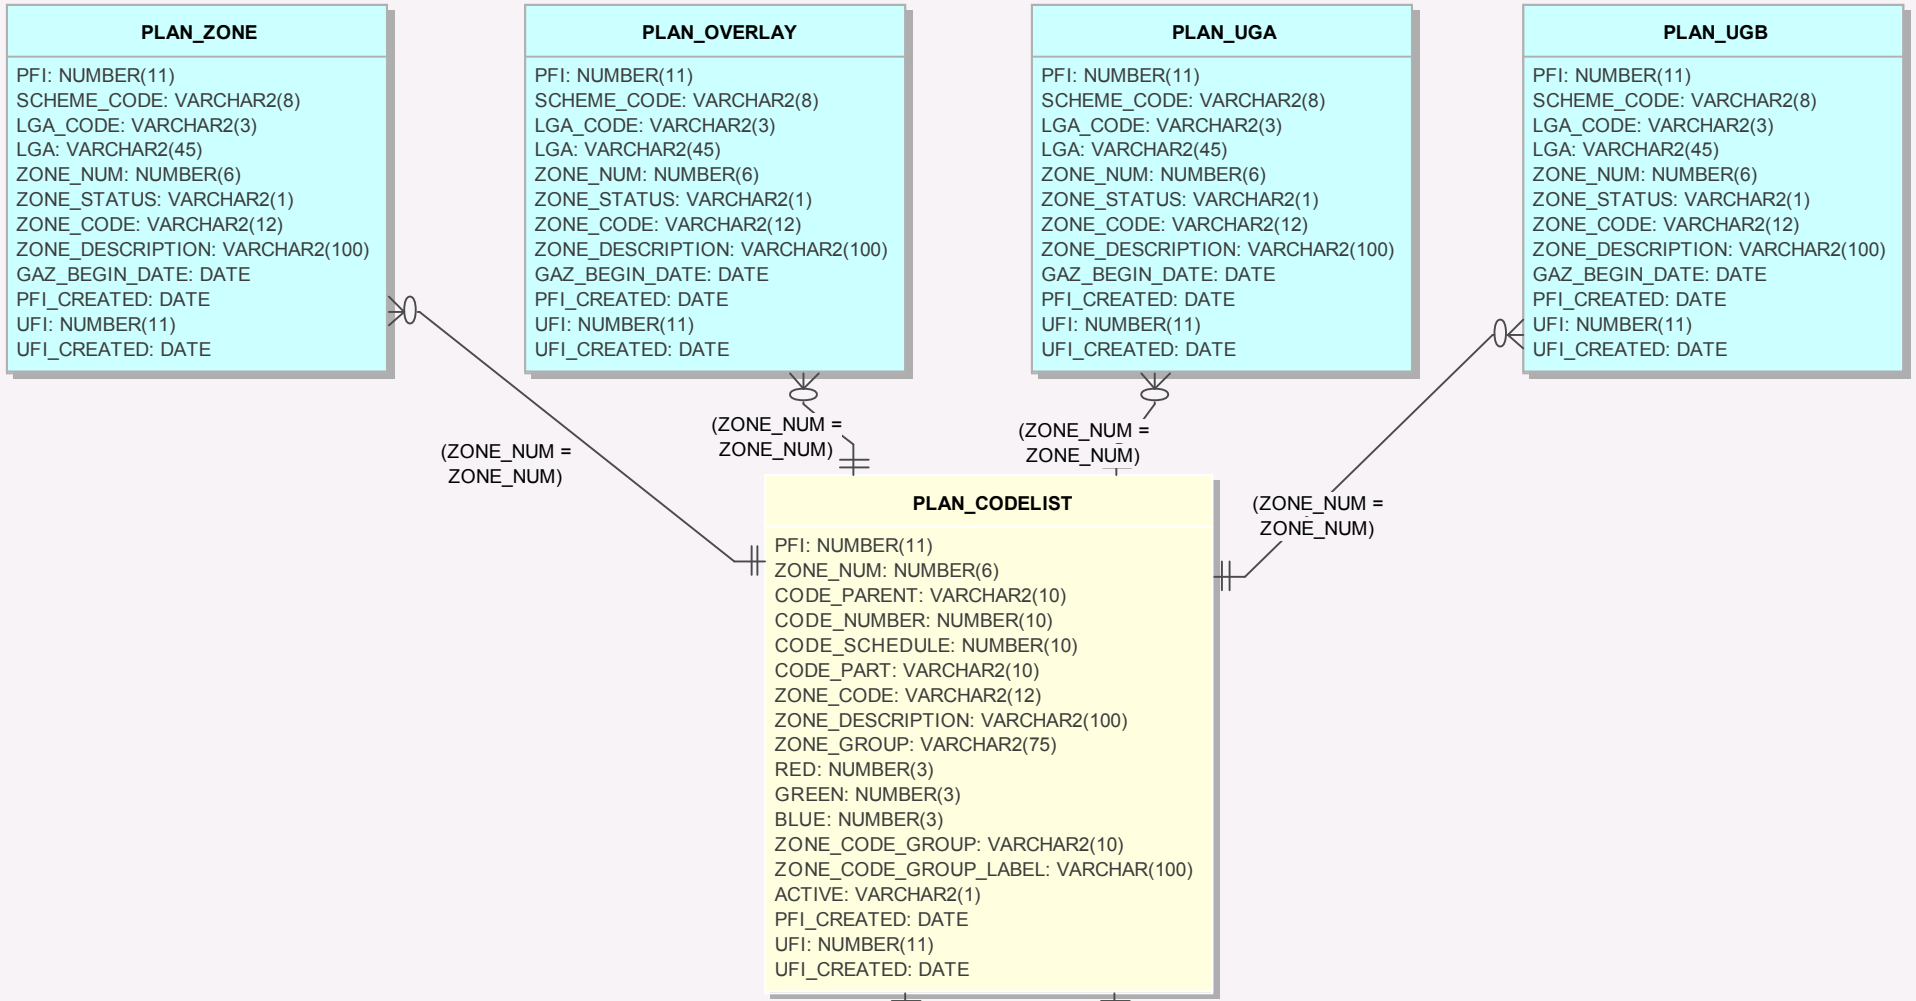

Vicmap Planning and Vicmap Planning History

Version 3.1
5 March, 2018

Vicmap Planning

Vicmap Planning History

D

VMREFTAB tables include:
PN_SCHEME
PN_ZONE_STATUS