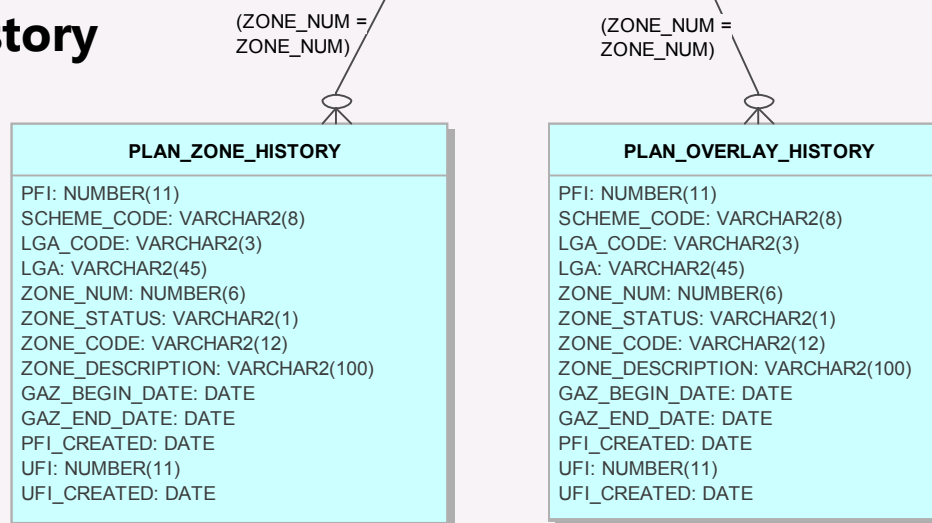

Vicmap Planning and Vicmap Planning History

Version 3.1
5 March, 2018

Vicmap Planning

Vicmap Planning History

D

VMREFTAB tables include:
PN_SCHEME
PN_ZONE_STATUS